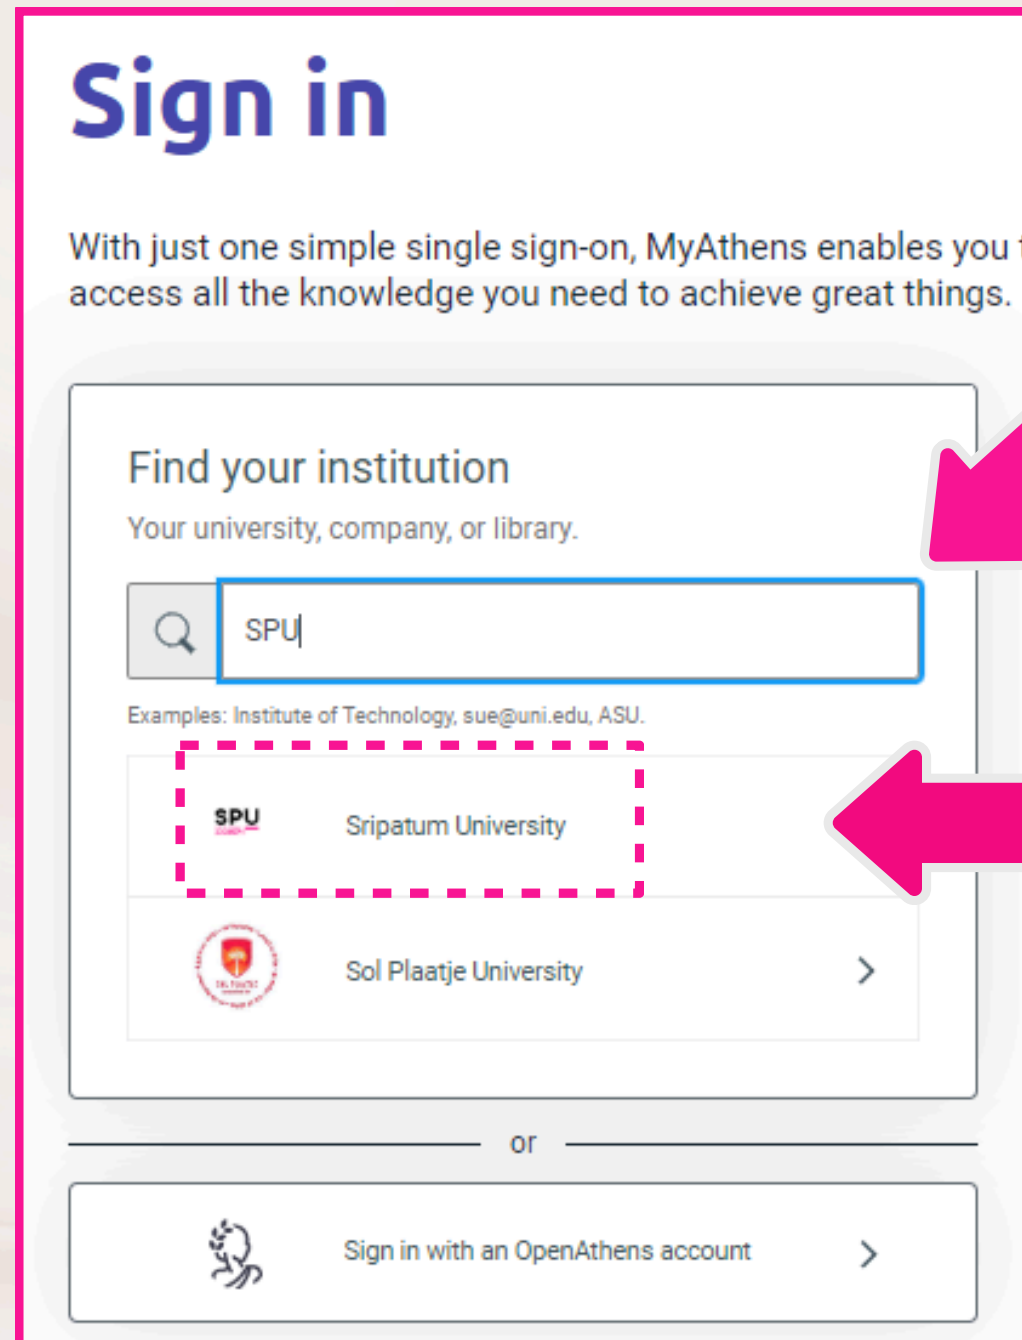

The screenshot shows the SPU login interface. At the top is the SPU SRIPATUM UNIVERSITY logo. Below it is a white box titled "Choose how to sign in" with a dashed border. Inside this box are three sign-in options, each with a right-pointing arrow icon:

- Login SPU Google account  
Sign in at Sripatum University
- [Chonburi Campus] Login using SPU 365 account  
Sign in at Sripatum University
- [Under construction] Login using SPU 365 account  
Sign in at Sripatum University

At the bottom of the page, there is a footer that reads: "By using this site you agree to us setting cookies. Please see our [privacy and cookie information](#)." Below that is the text "Powered by OpenAthens" with the OpenAthens logo.

# Through OA website

URL : <https://my.openathens.net/my>

**1** Access to website  
<https://my.openathens.net/my>  
and looking for Sign in part

**2** Type **SPU** at Find your institution

**3** Select to **Sripatum University**